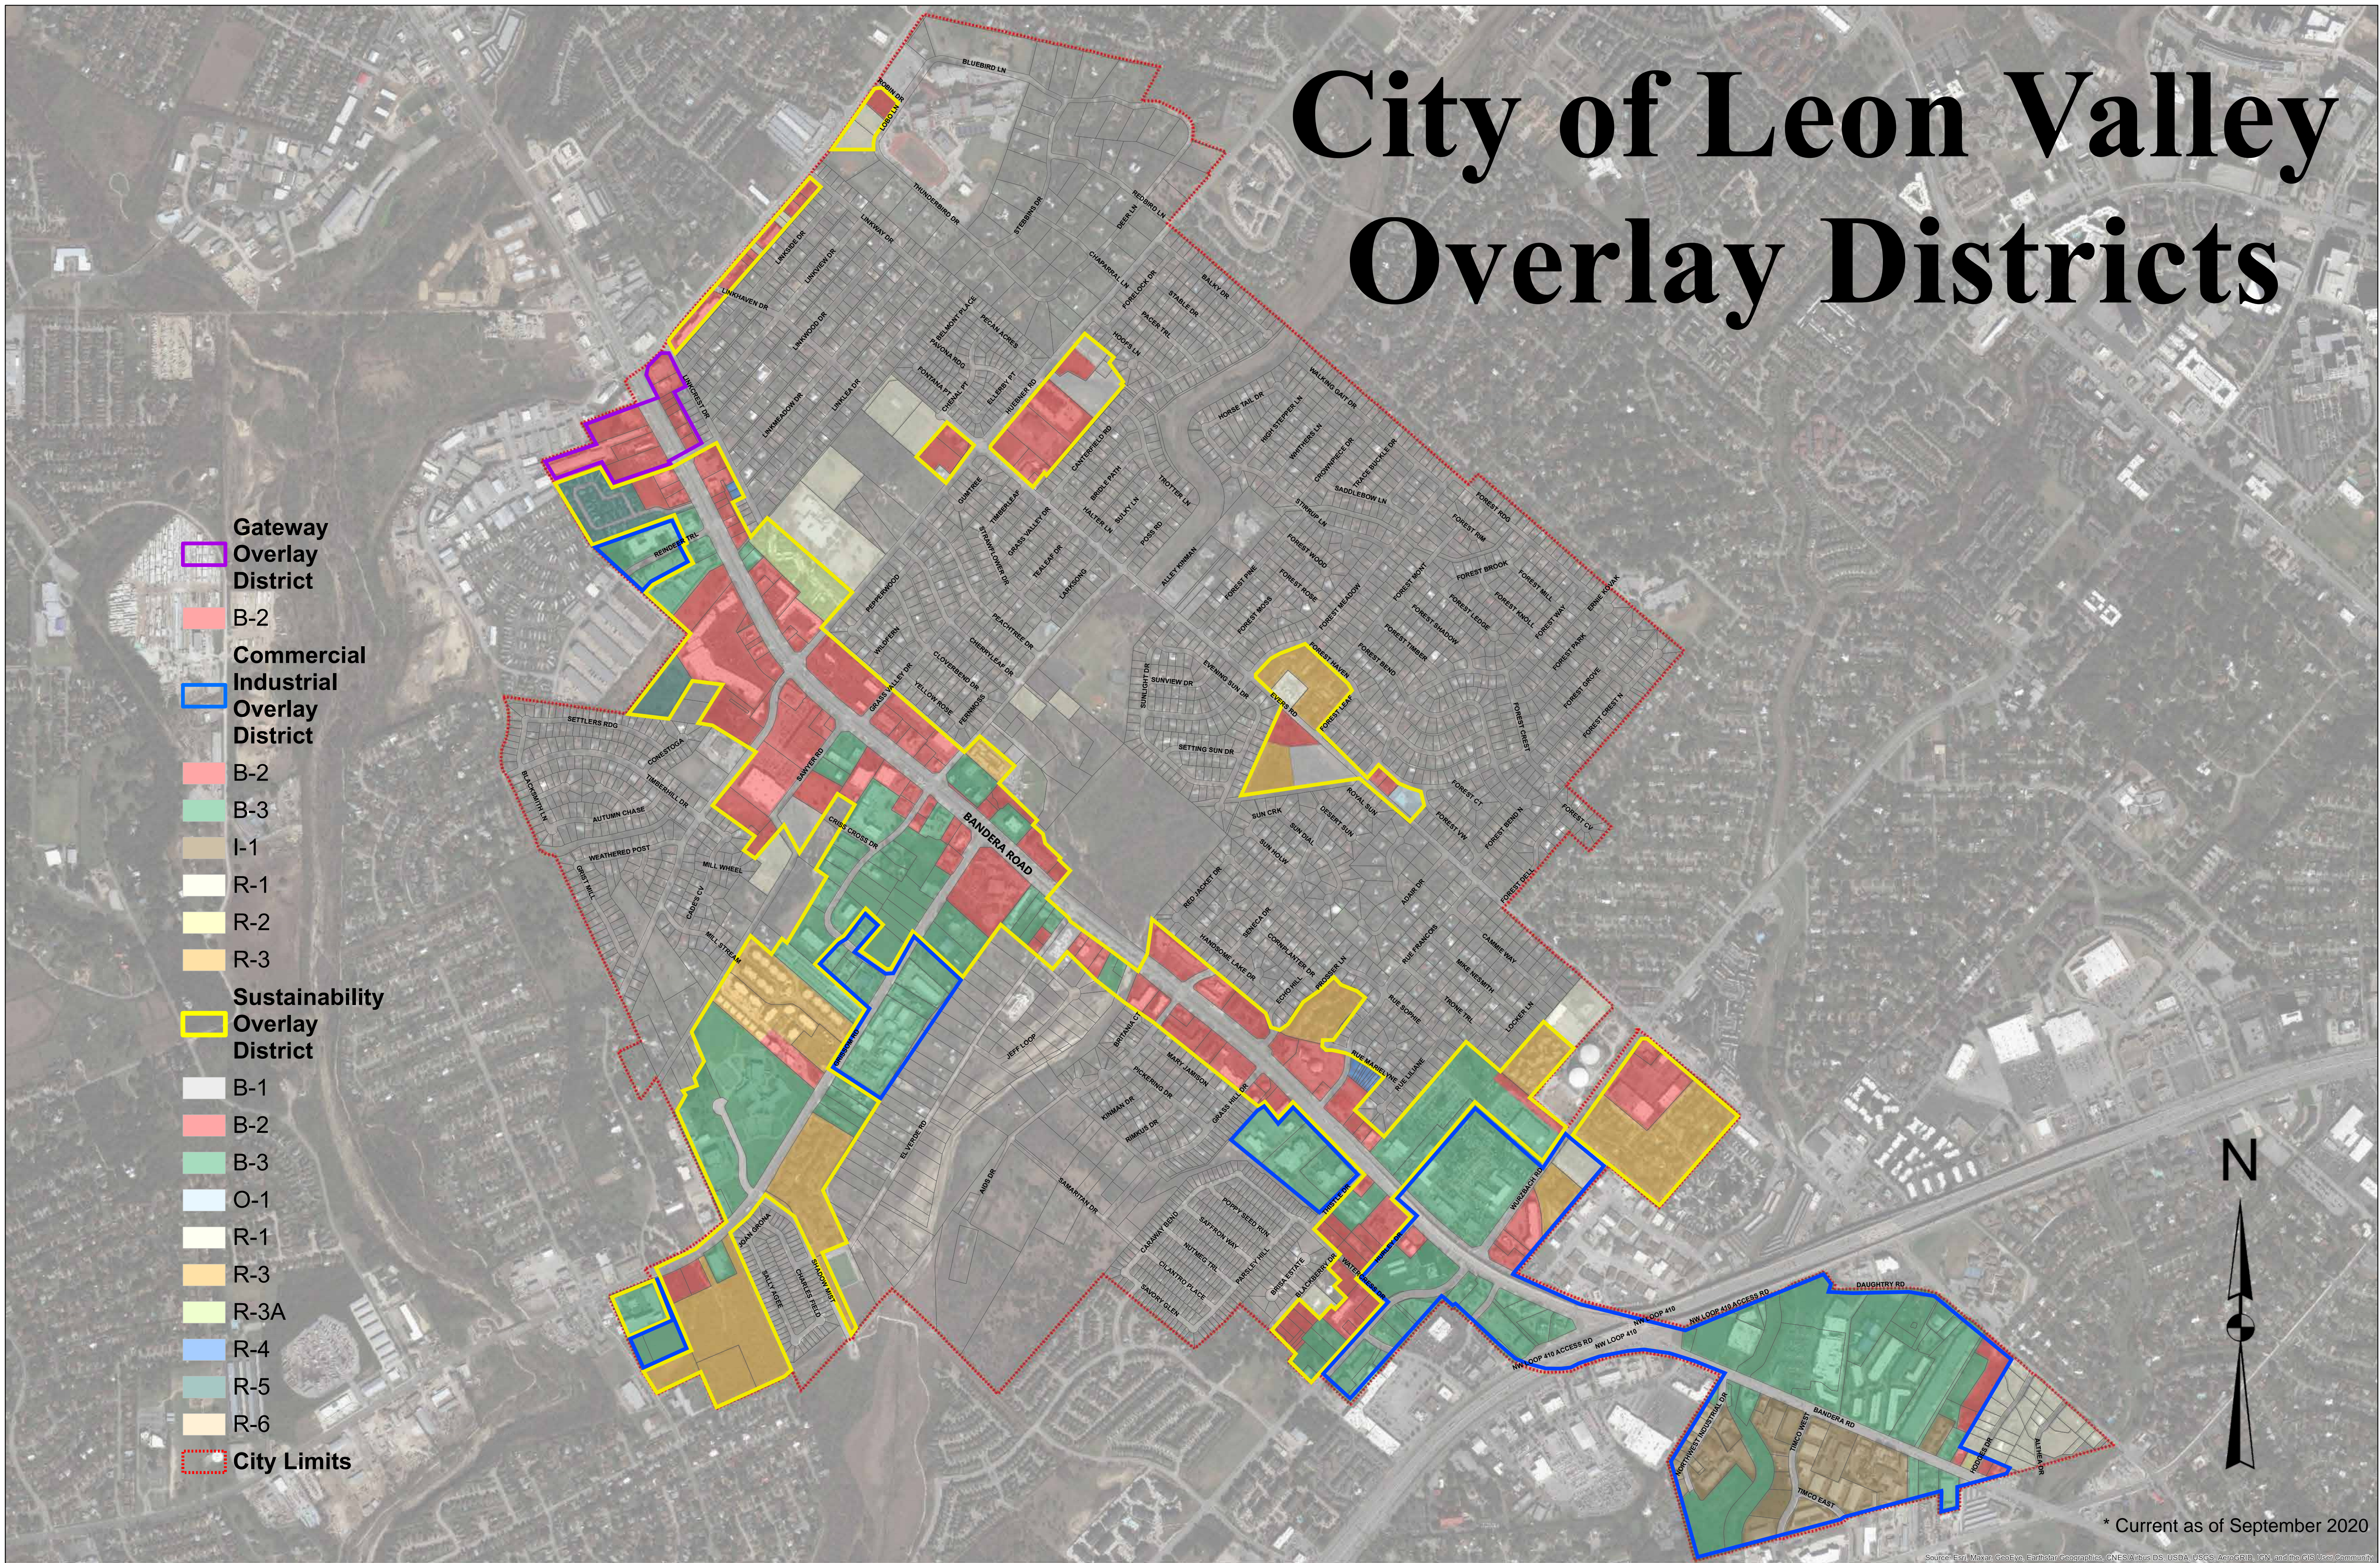

City of Leon Valley Overlay Districts

- Gateway Overlay District
- B-2
- Commercial Industrial Overlay District
- B-2
- B-3
- I-1
- R-1
- R-2
- R-3
- Sustainability Overlay District
- B-1
- B-2
- B-3
- O-1
- R-1
- R-3
- R-3A
- R-4
- R-5
- R-6
- City Limits

* Current as of September 2020