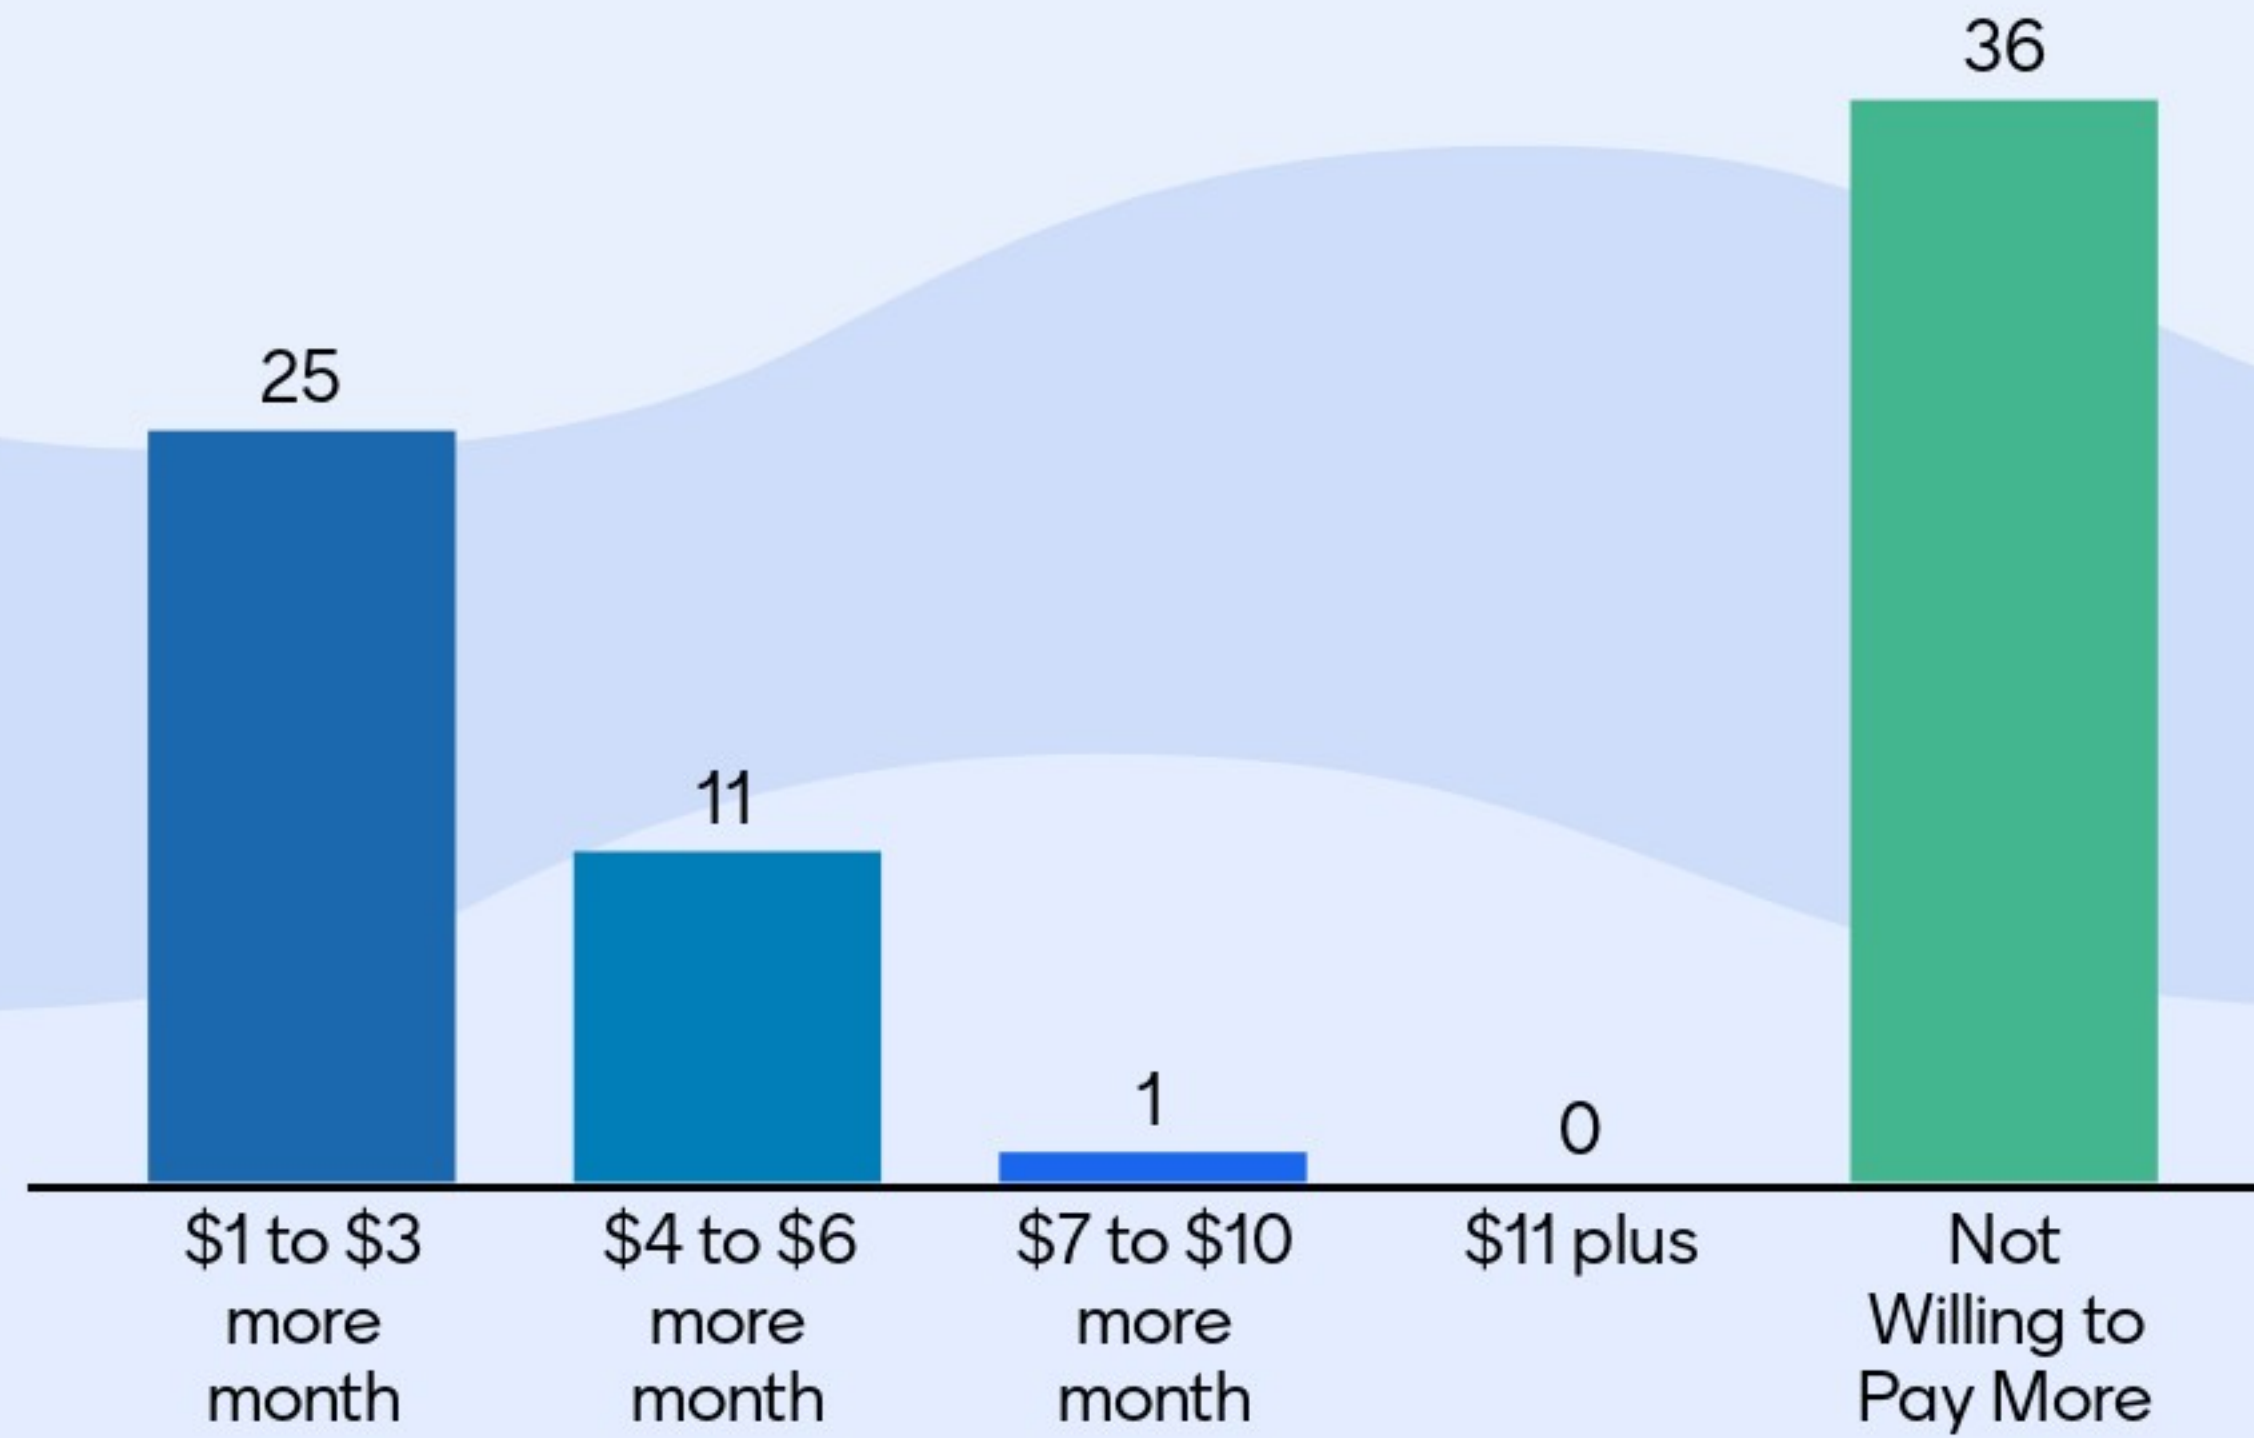

If you are willing to pay more, how much more?