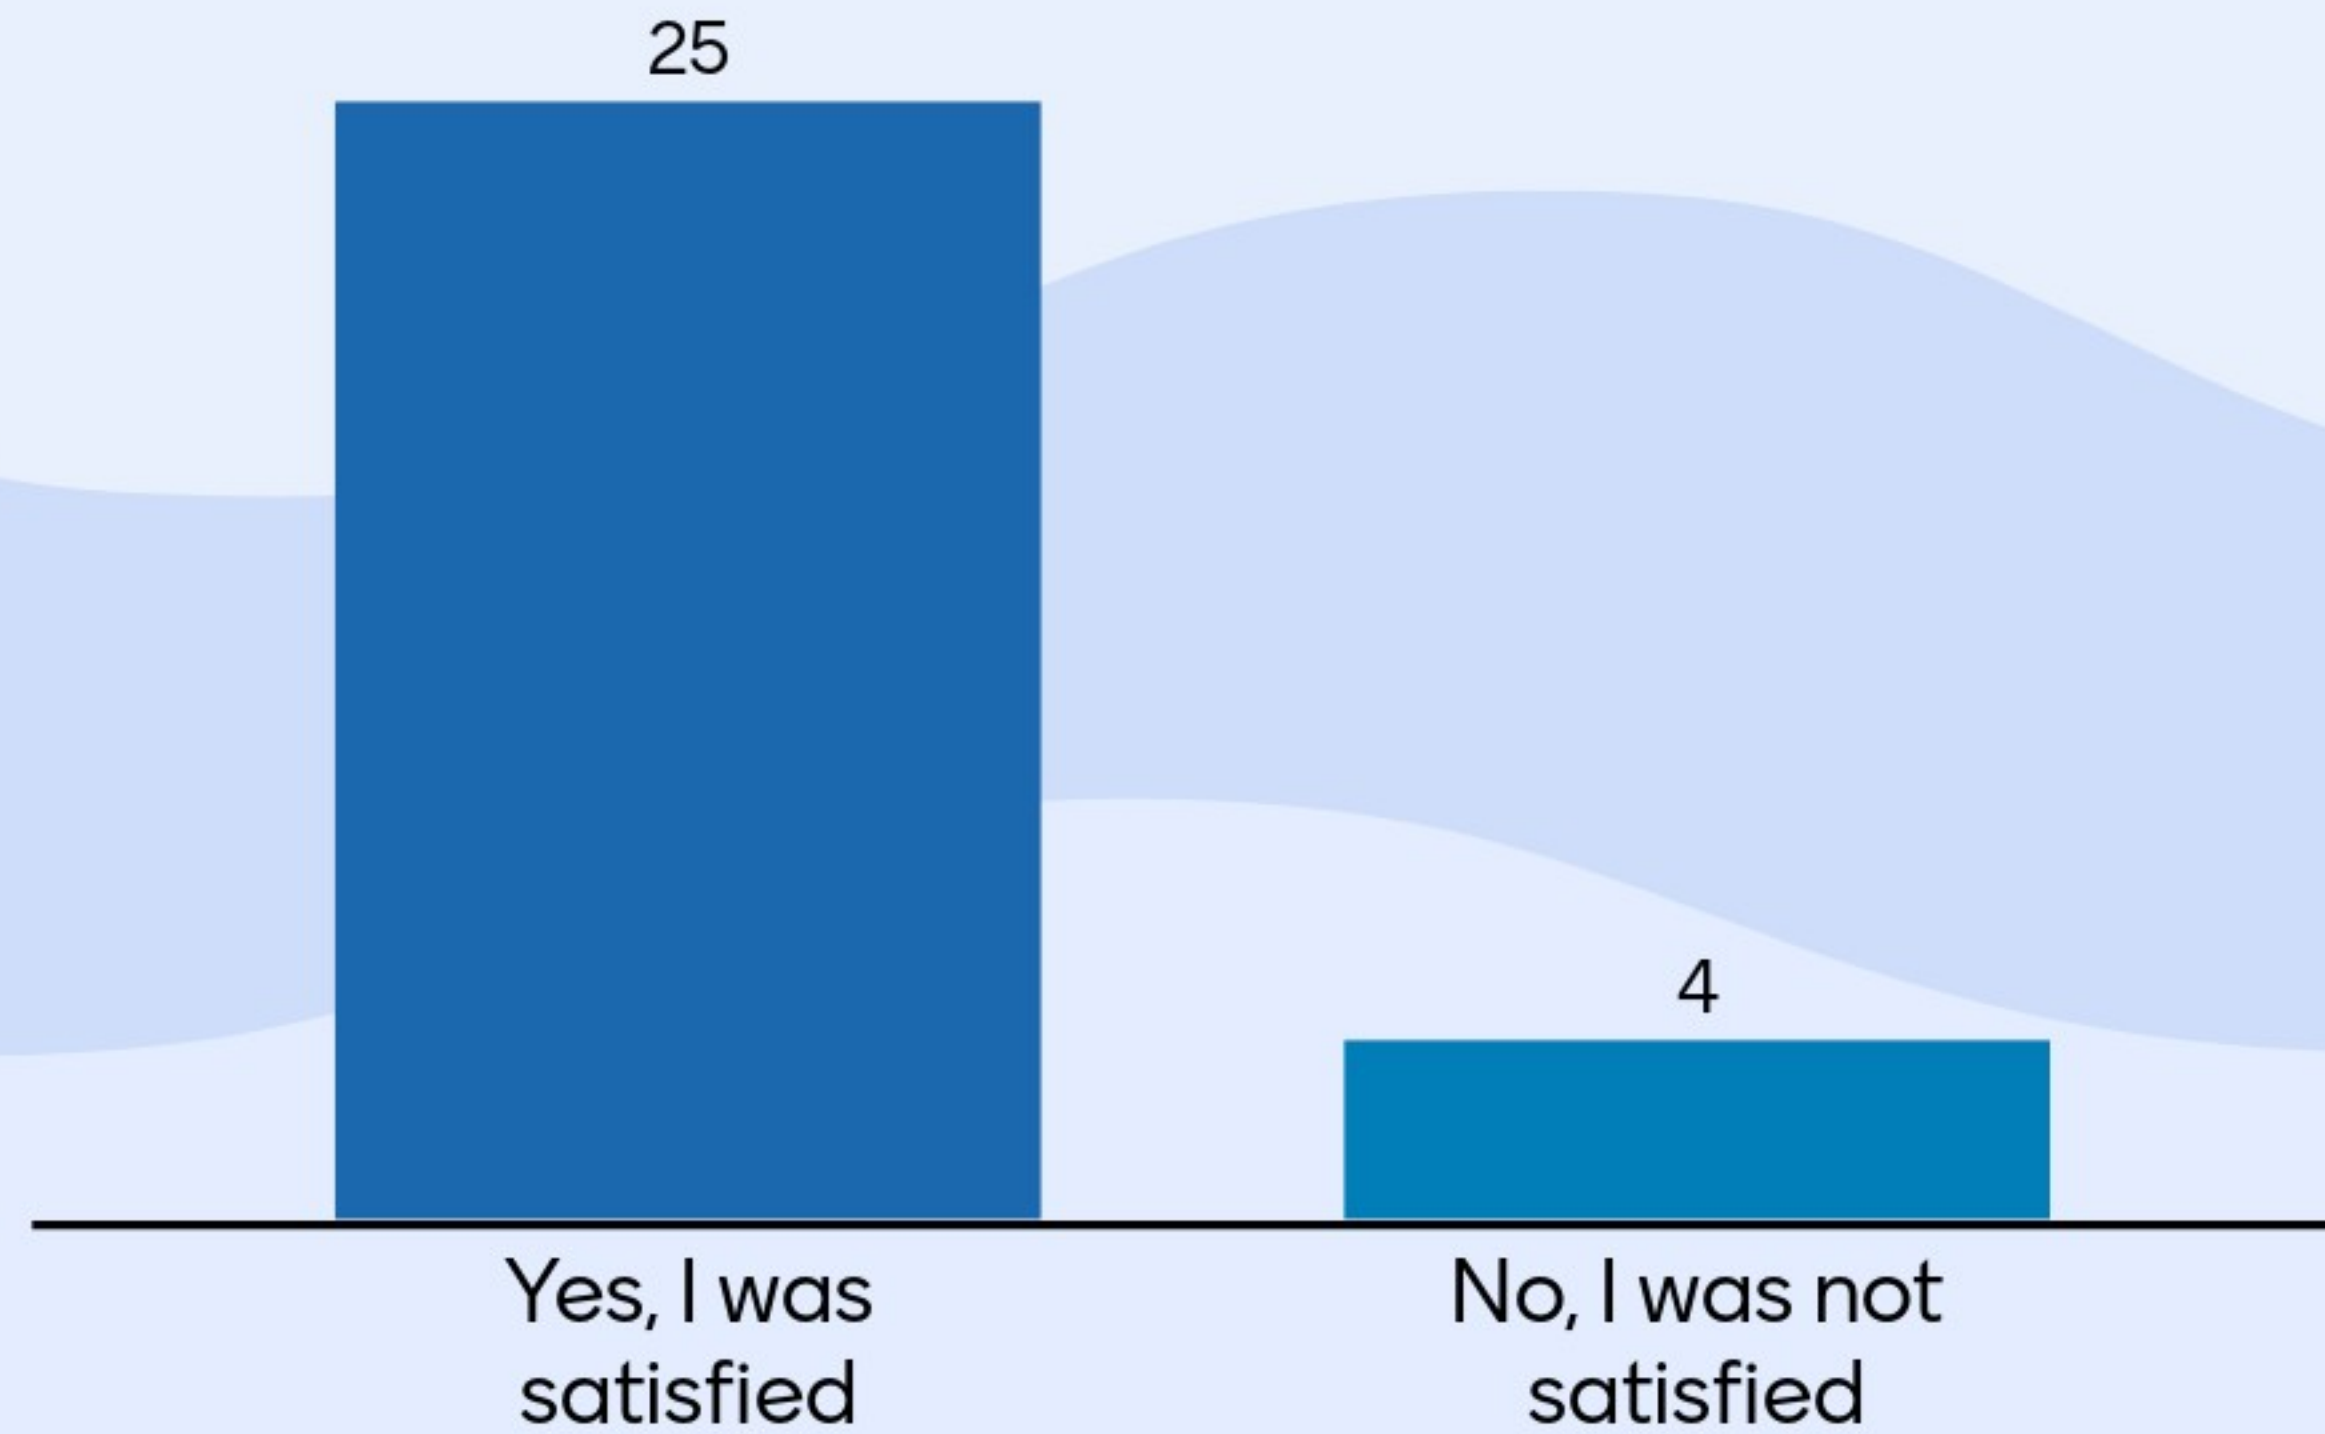

If you had a complaint were you statisfied with the way your complaint was handled?