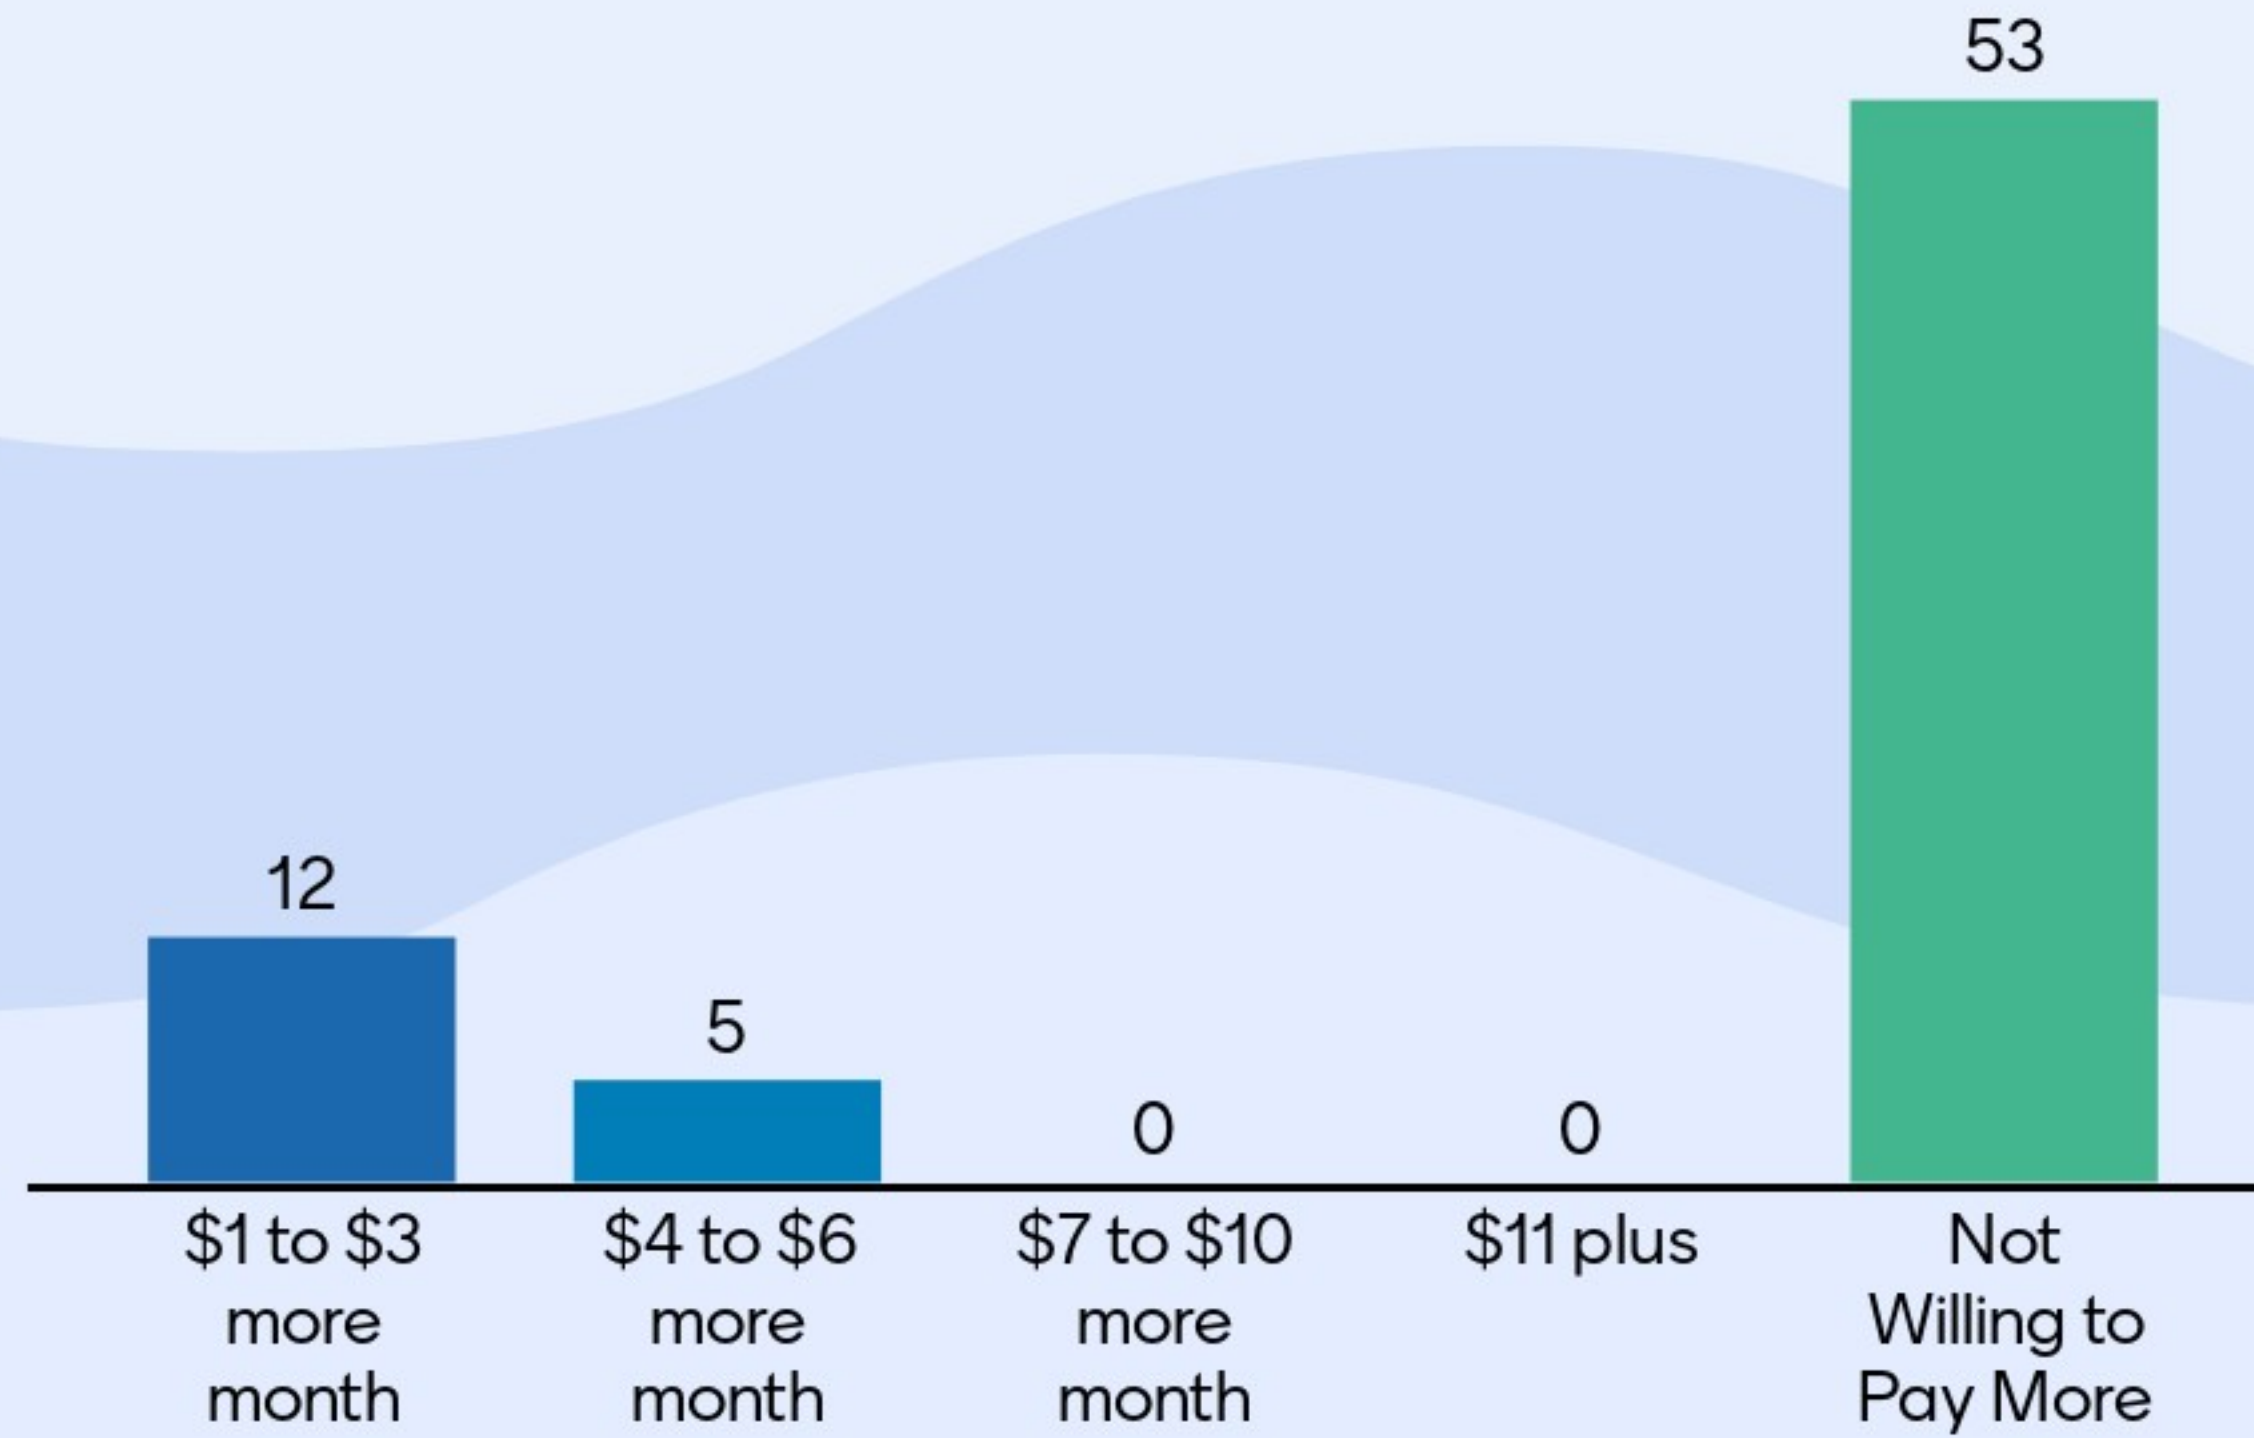

If you are willing to pay more, how much more?