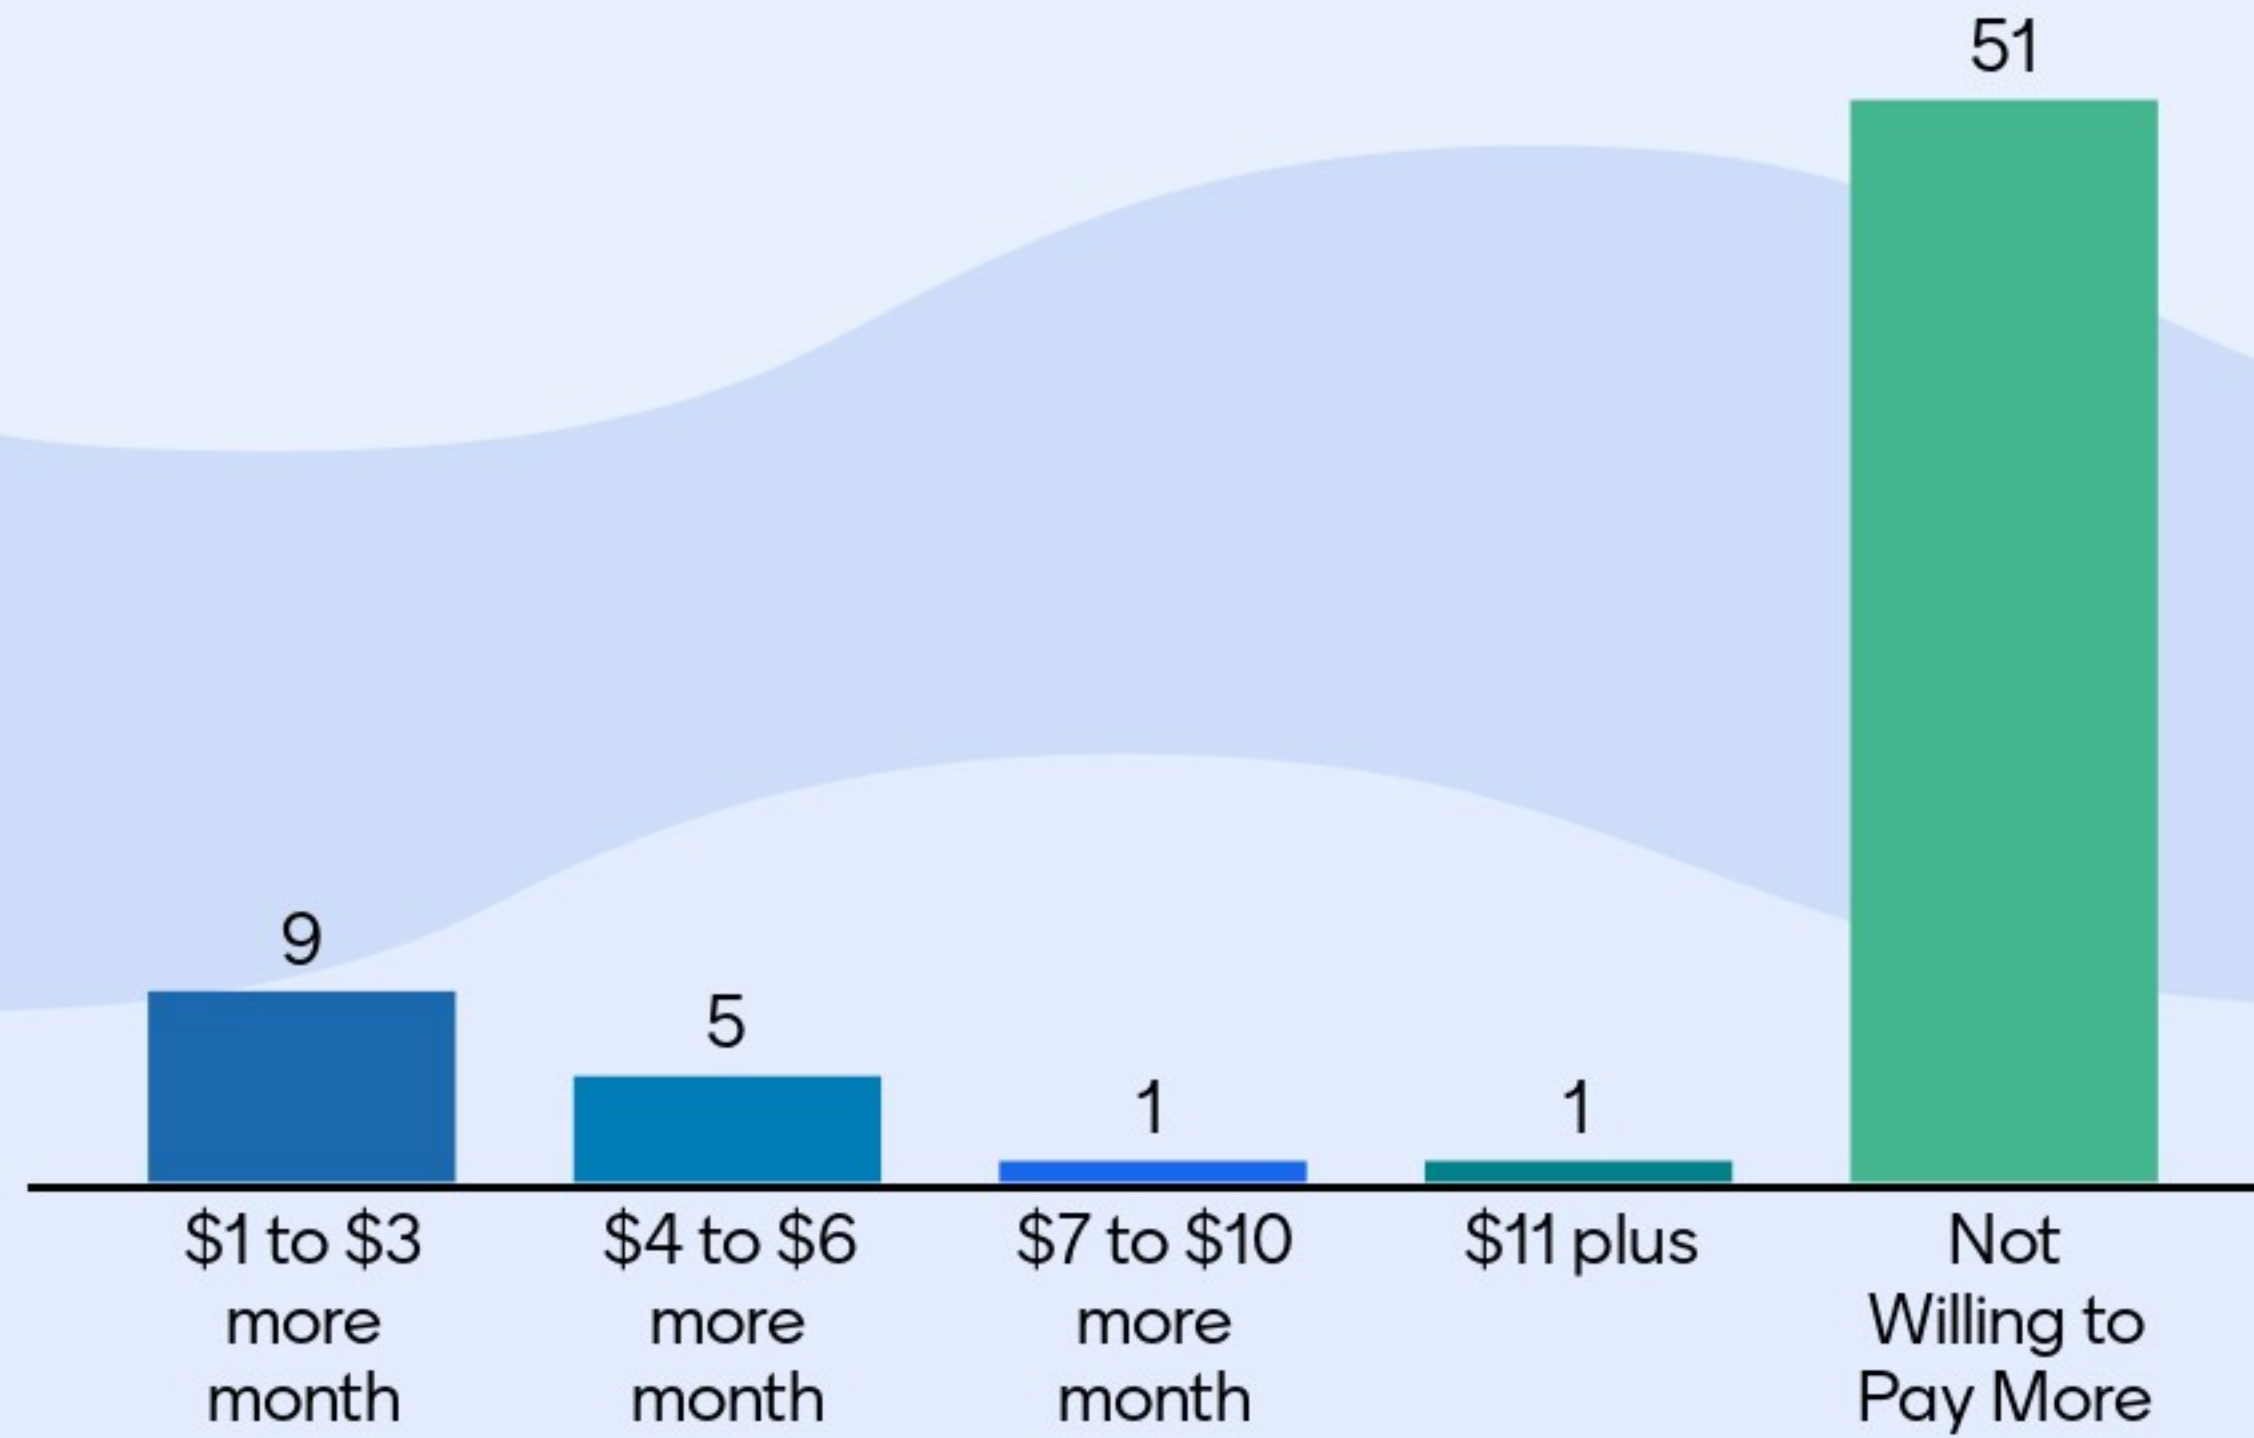

If you are willing to pay more, how much more?