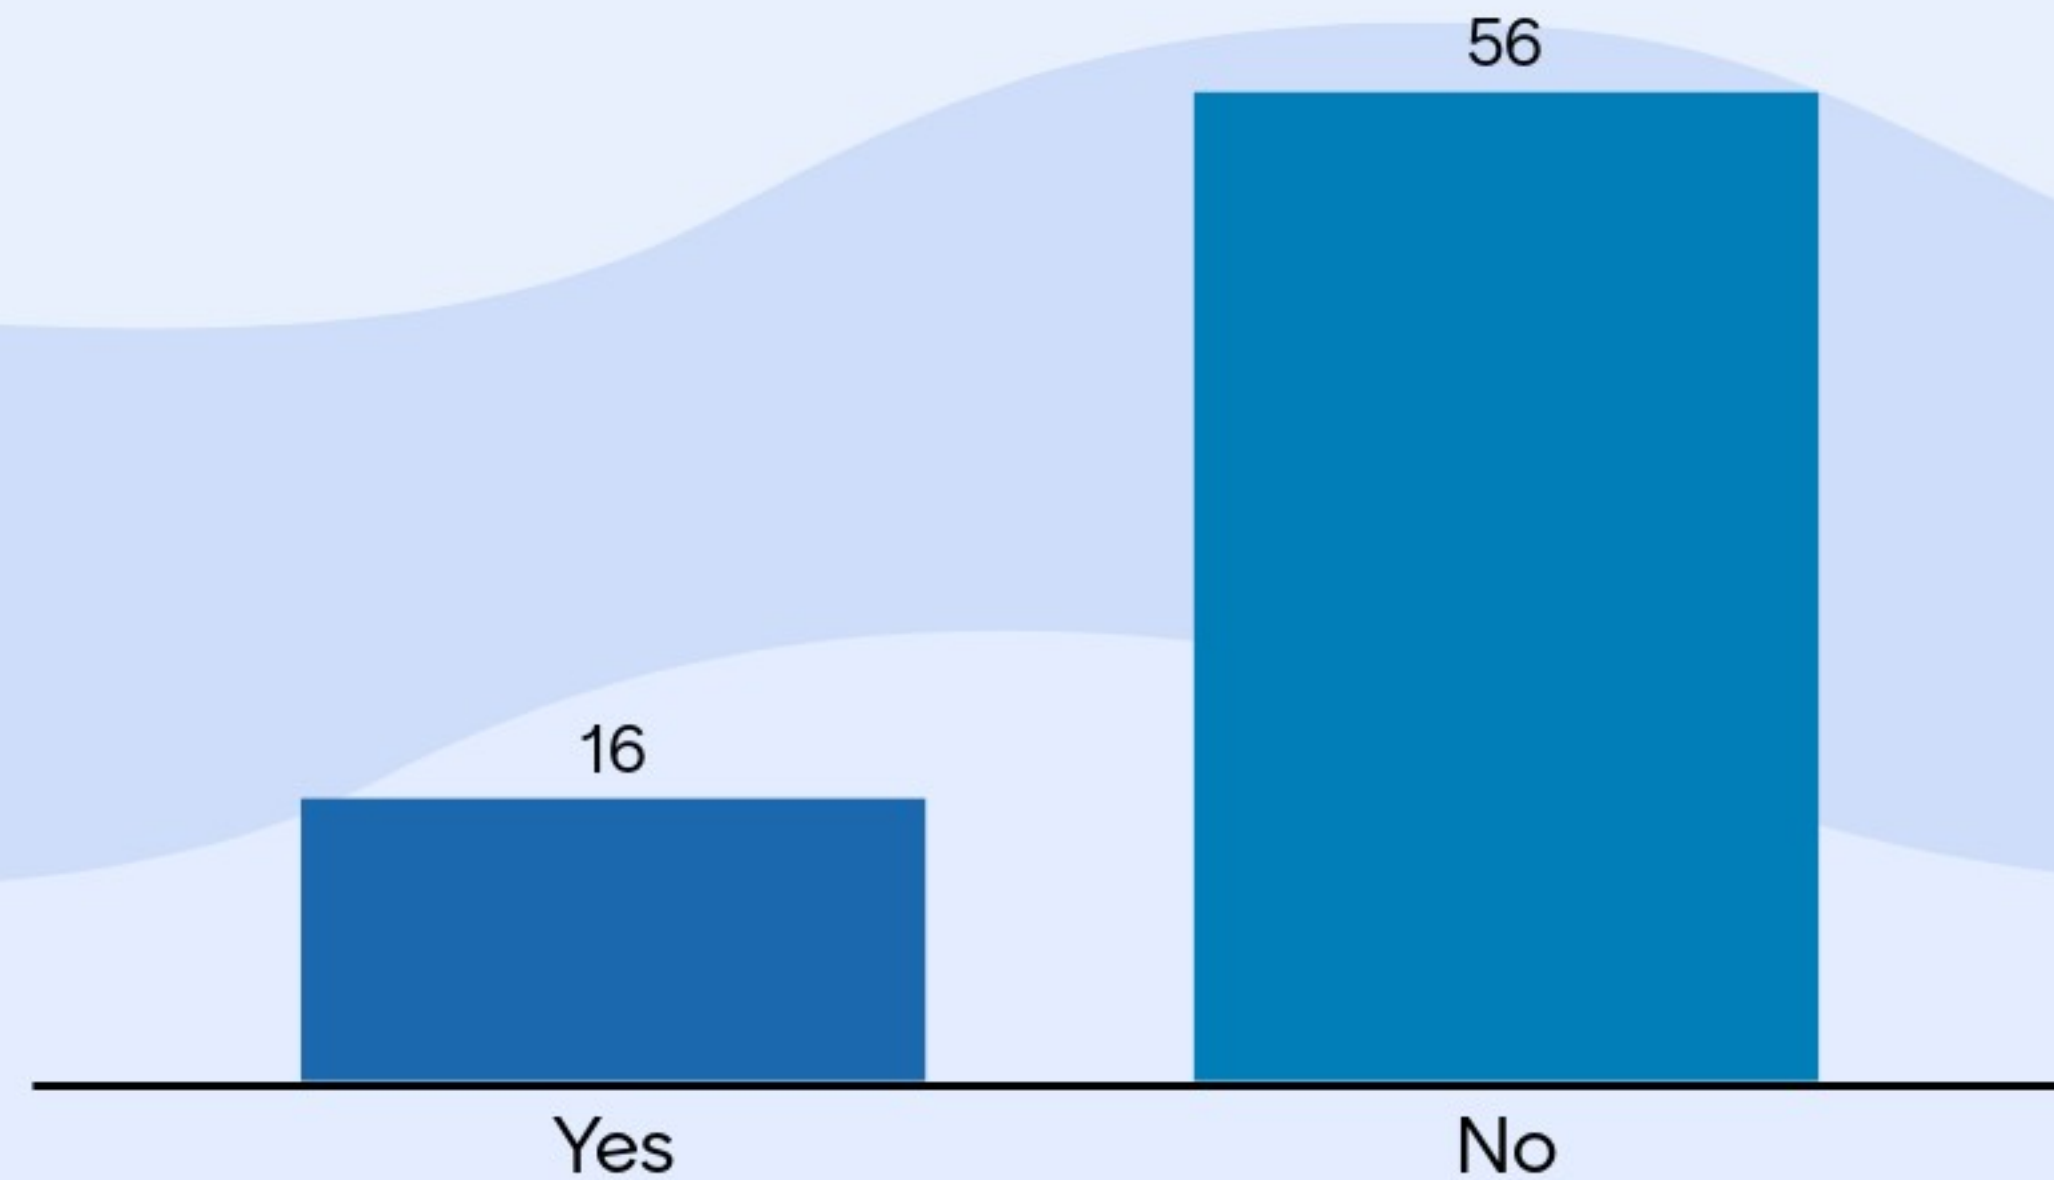

Currently, the City has once a week trash collection service. Would you be willing to pay more for twice a week service?