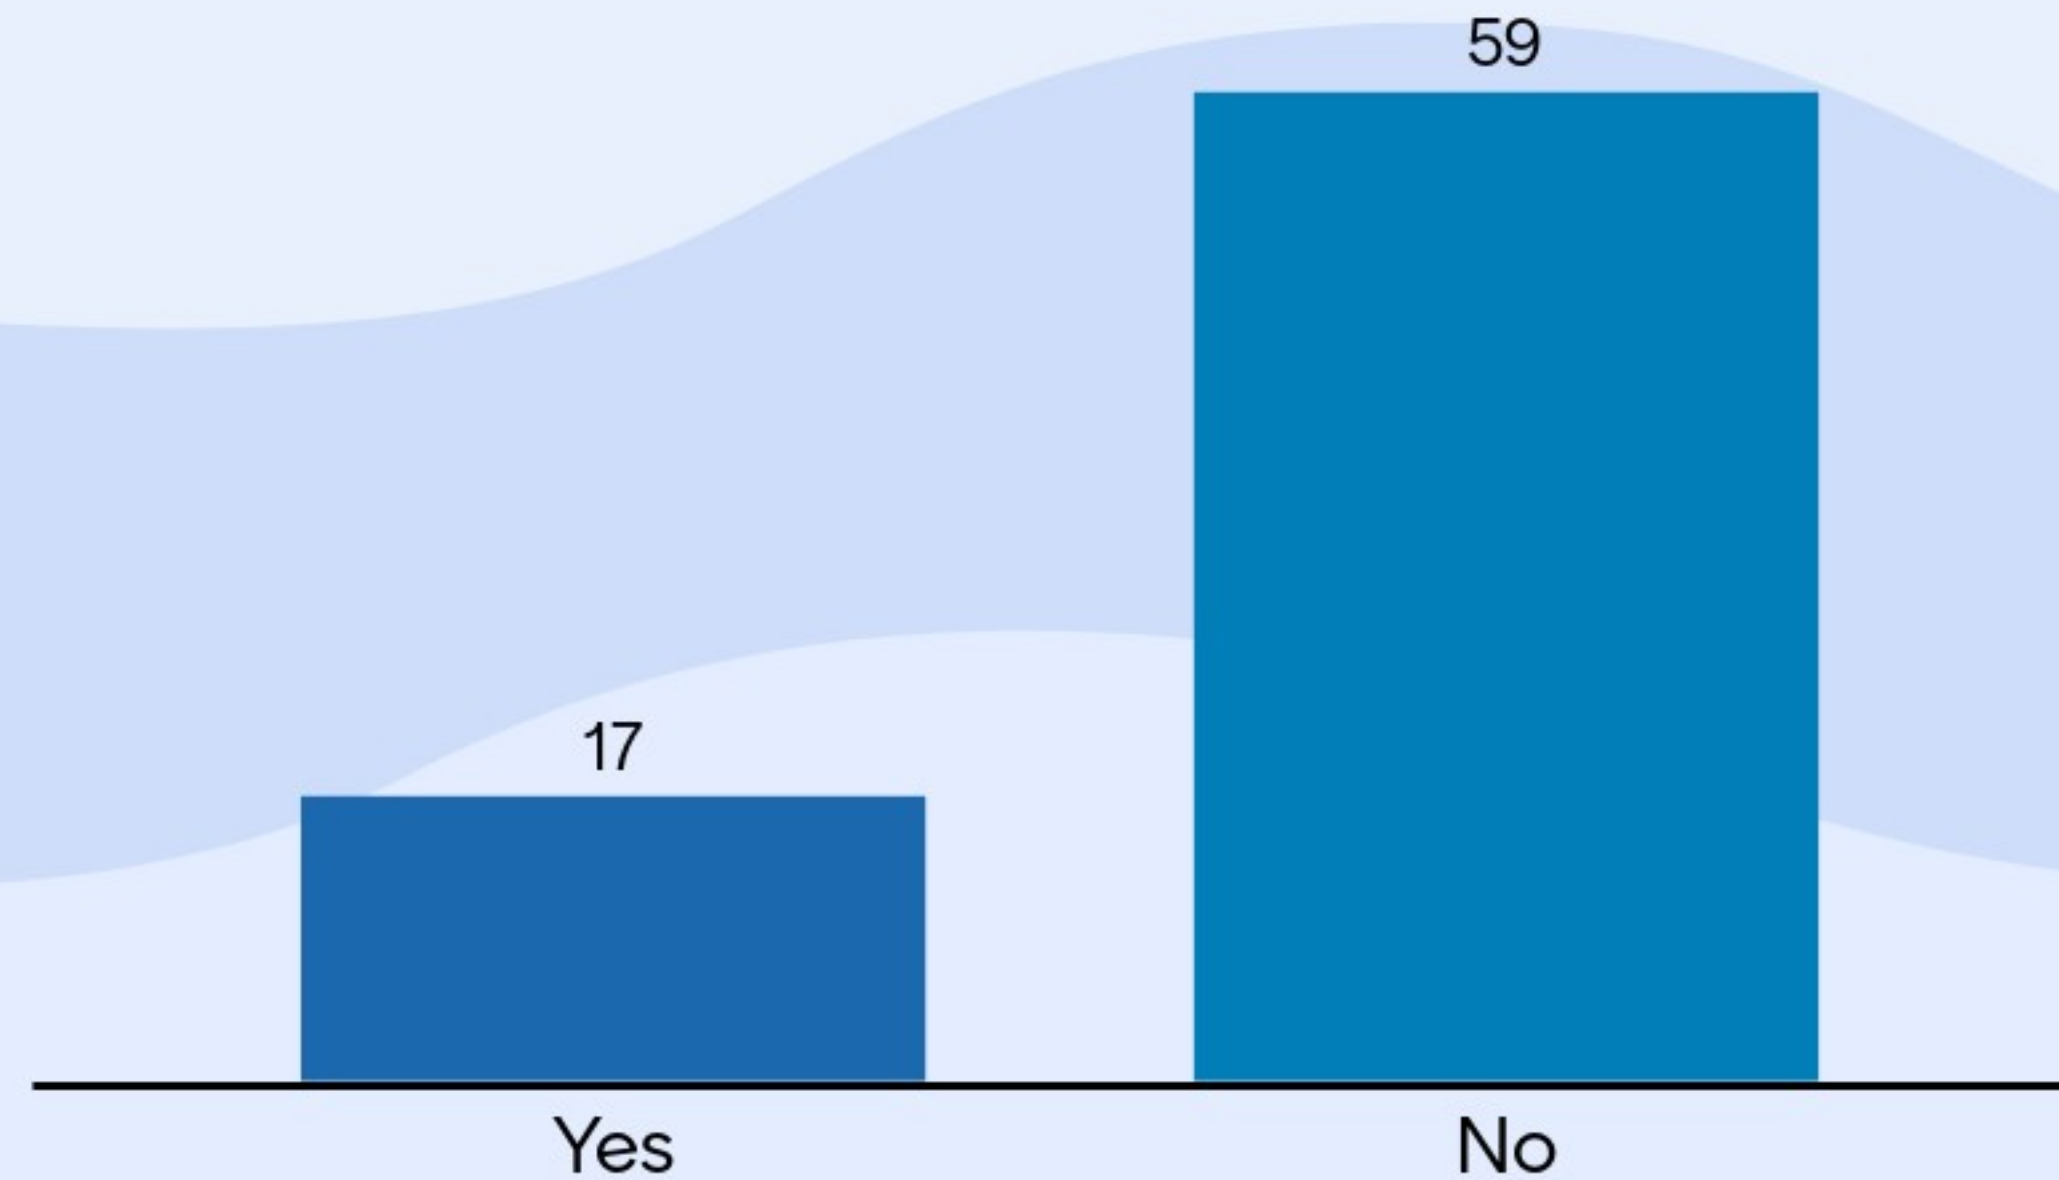

Twice yearly, the city has large item disposal of up to 8 cubic yards. Would you be willing to pay more for 16 cubic yards?