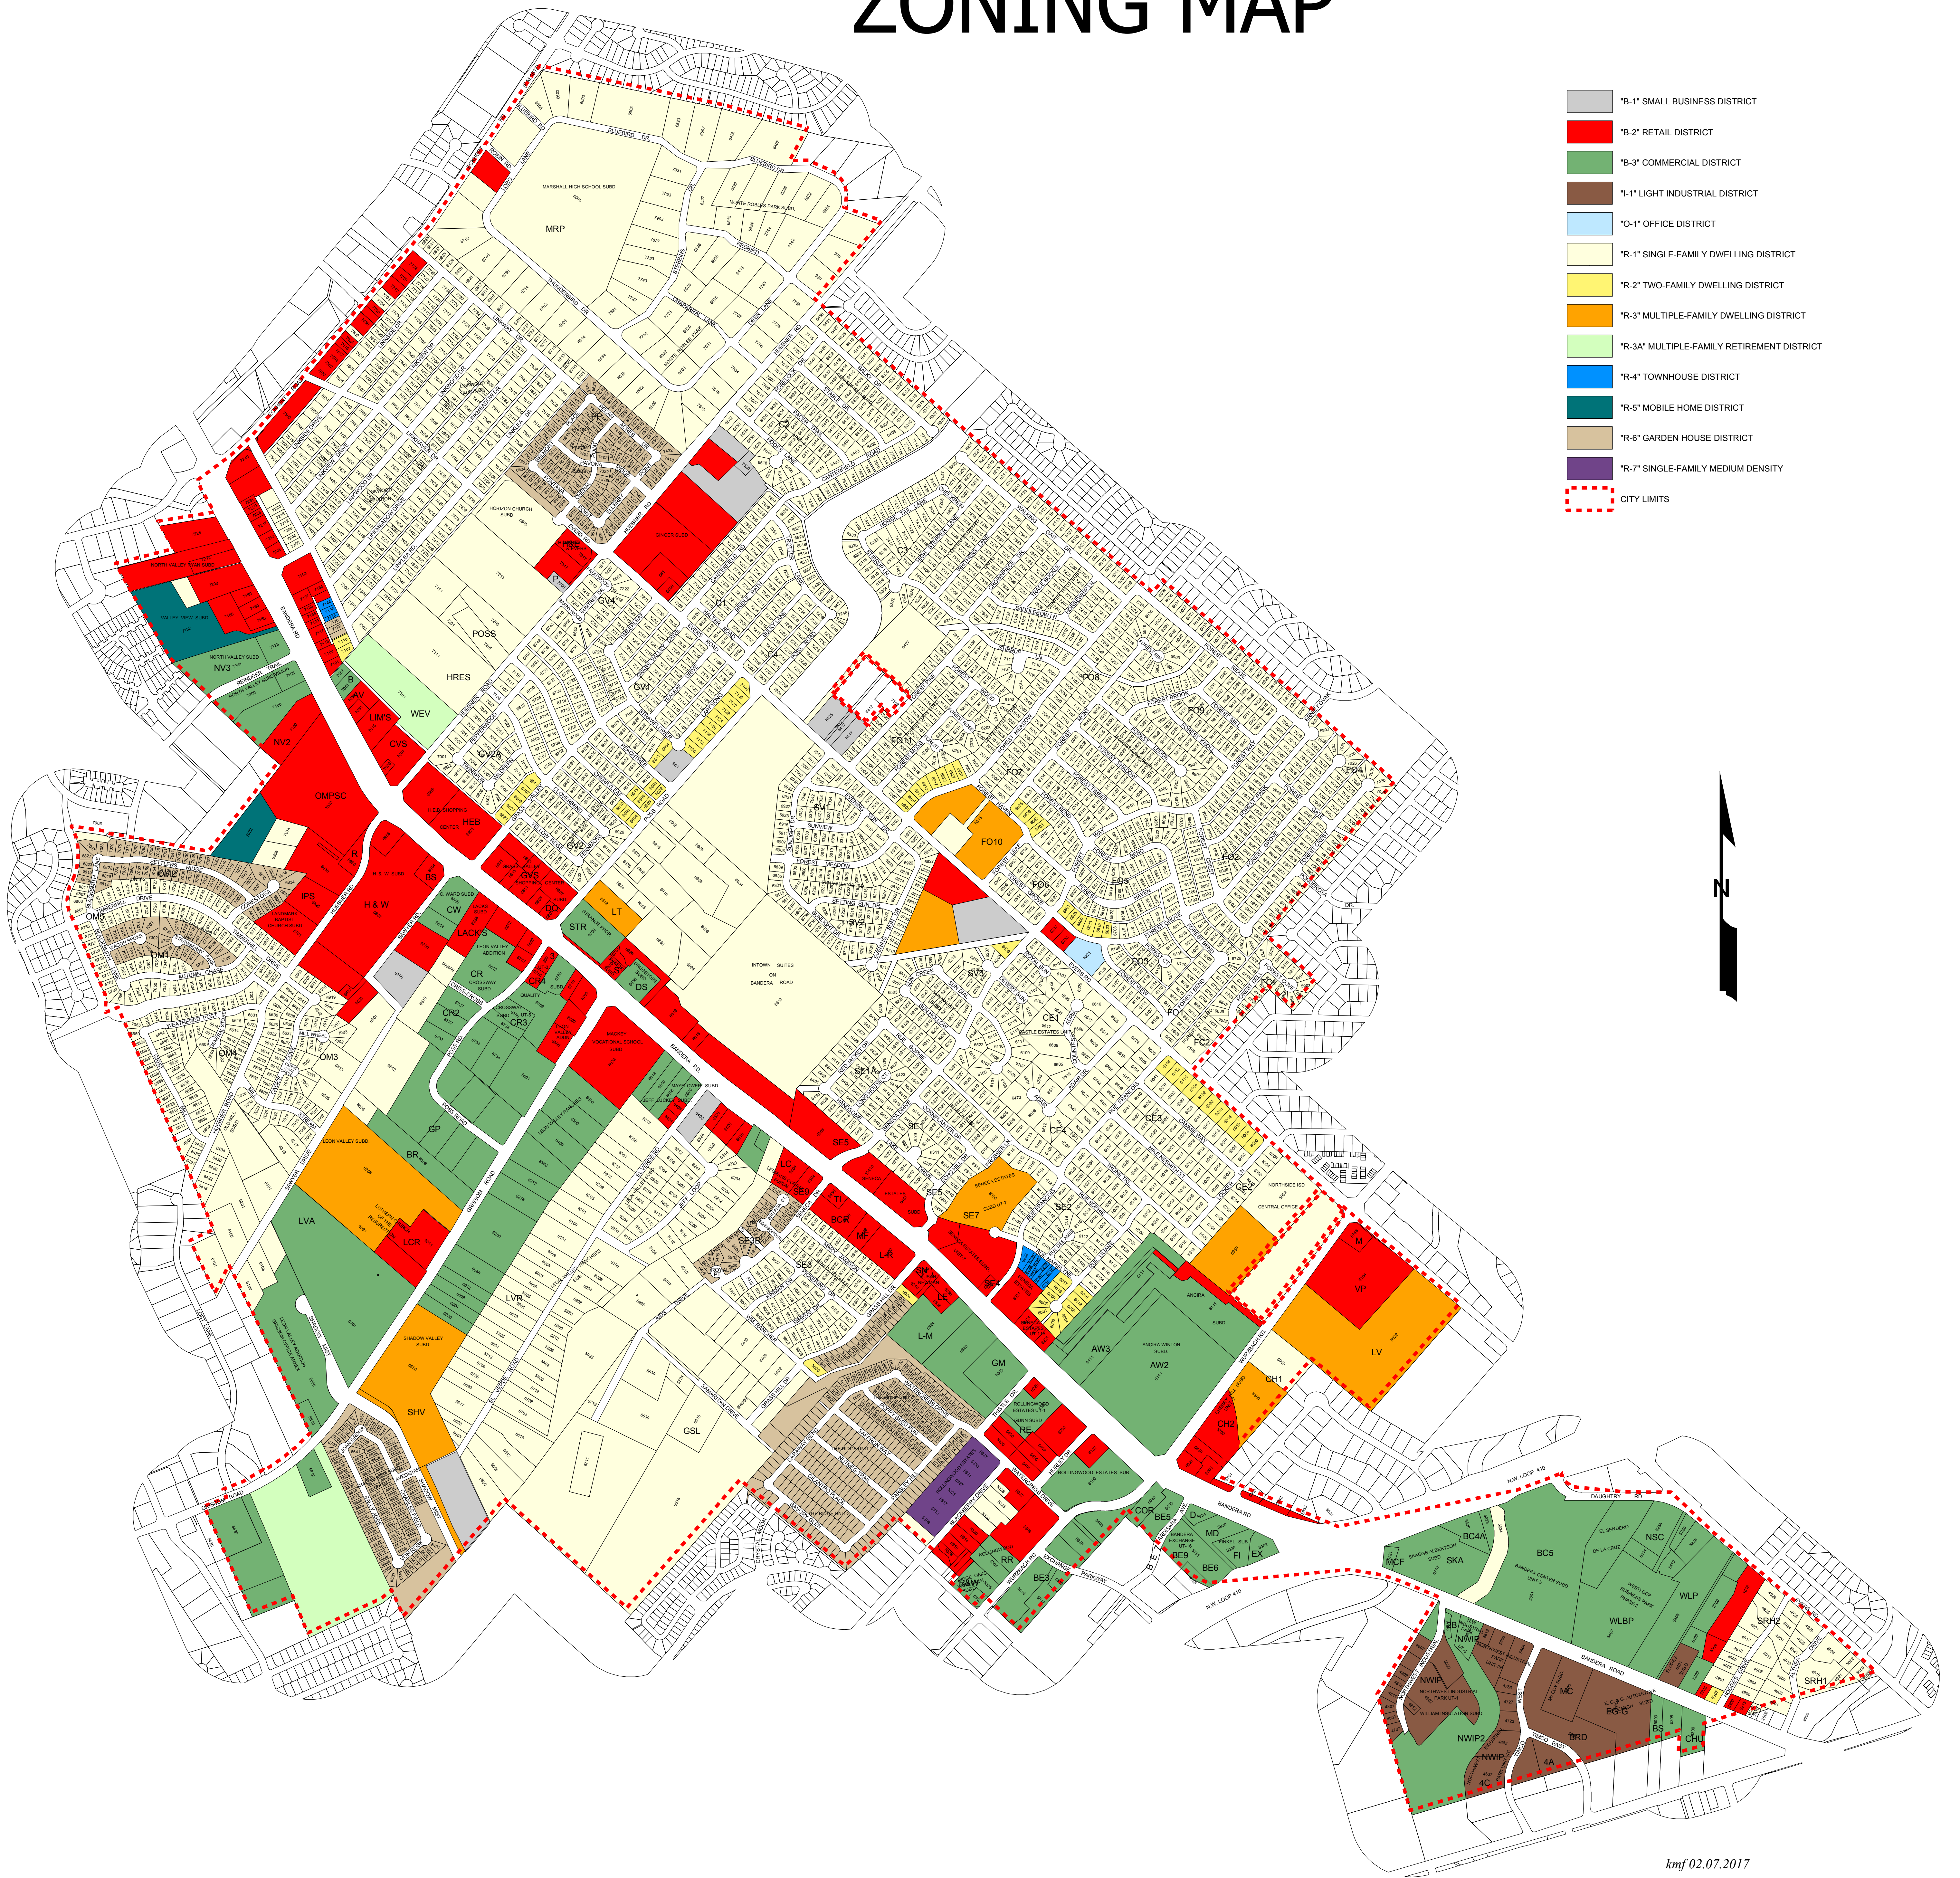

CITY OF LEON VALLEY ZONING MAP

Map Disclaimer: The map and data provided are the best known zoning descriptions of properties within Leon Valley boundaries and are not legal surveys or legal descriptions. The City of Leon Valley declines any representations as to the accuracy or completeness of the map, and in the event that there is a discrepancy in zoning shall defer to the original zoning documents and cases on file with the City Secretary's Office and the Community Development Department. current map revision 02.07.2017_previous revision 07.06.16