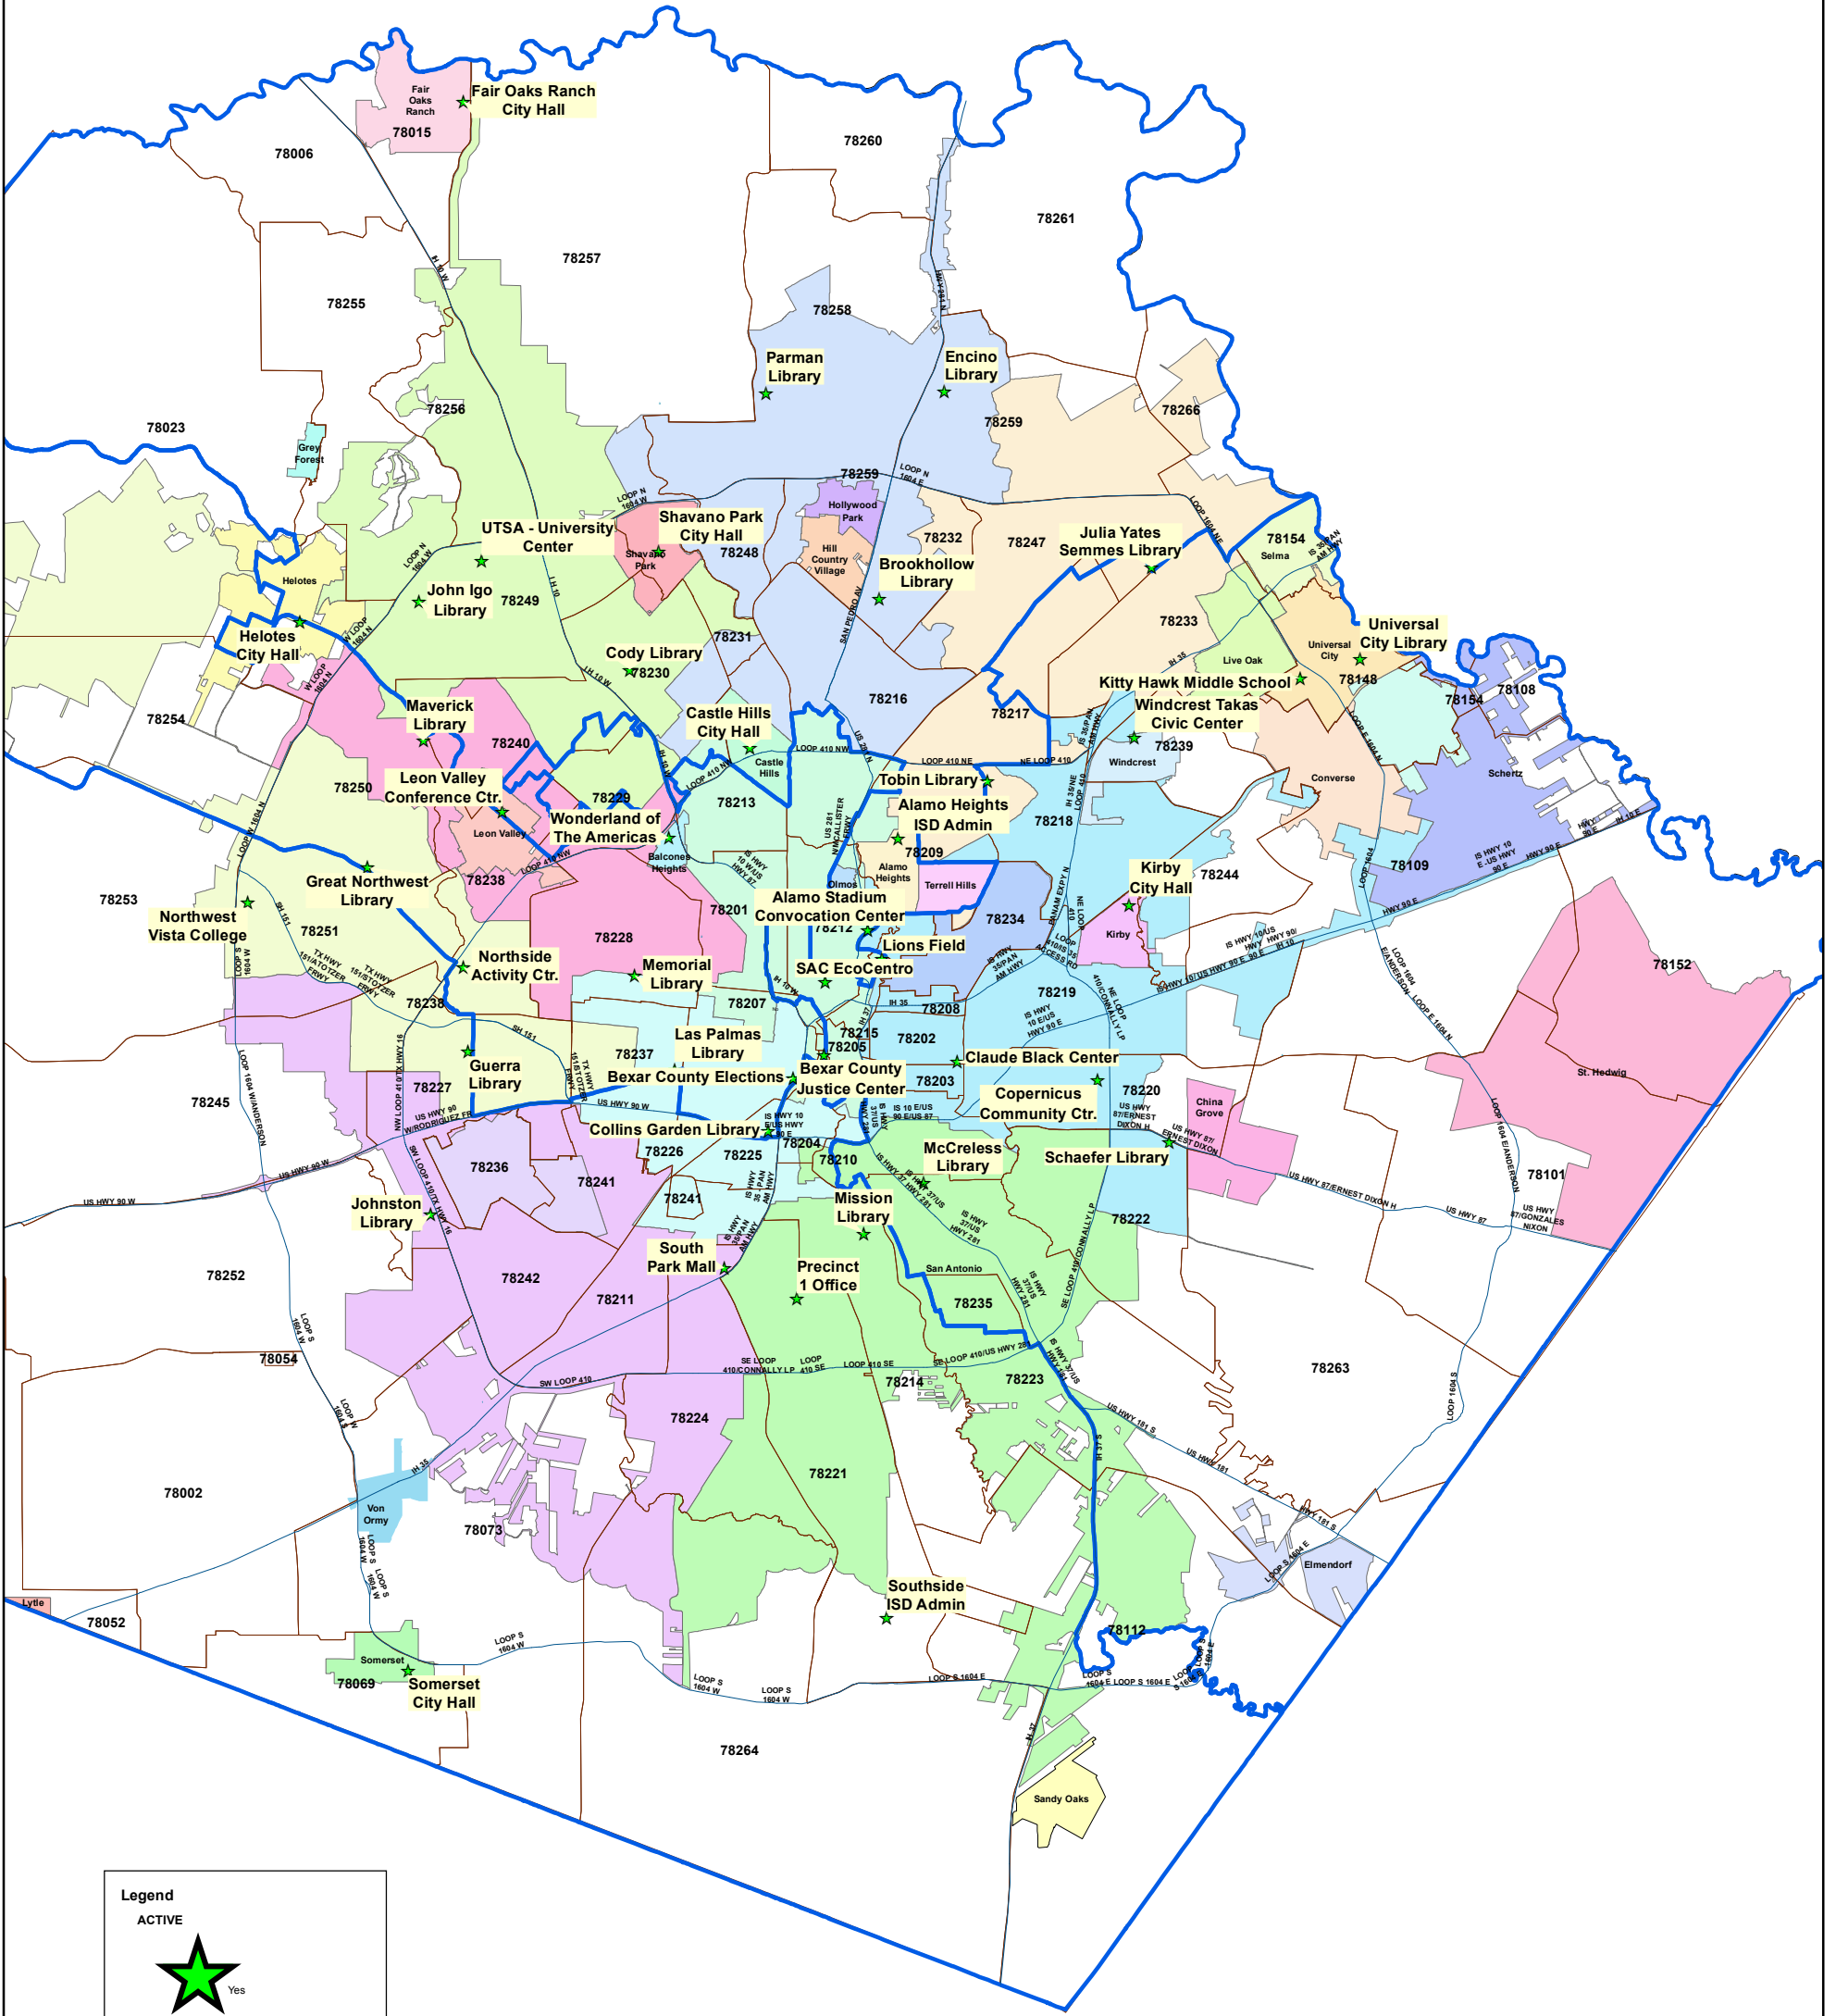

Bexar County Early Voting Sites

May 6, 2017

Joint General, Special, Charter and Bond Election

Legend

ACTIVE

 Yes

 Major Streets

 Commissioner

geocovector.DBO.Districts_CityCouncil

District

-  1
-  2
-  3
-  4
-  5
-  6
-  7
-  8
-  9

Prepared by the Elections Office
 1103 S. Frio, Ste 100
 San Antonio, Texas 78207